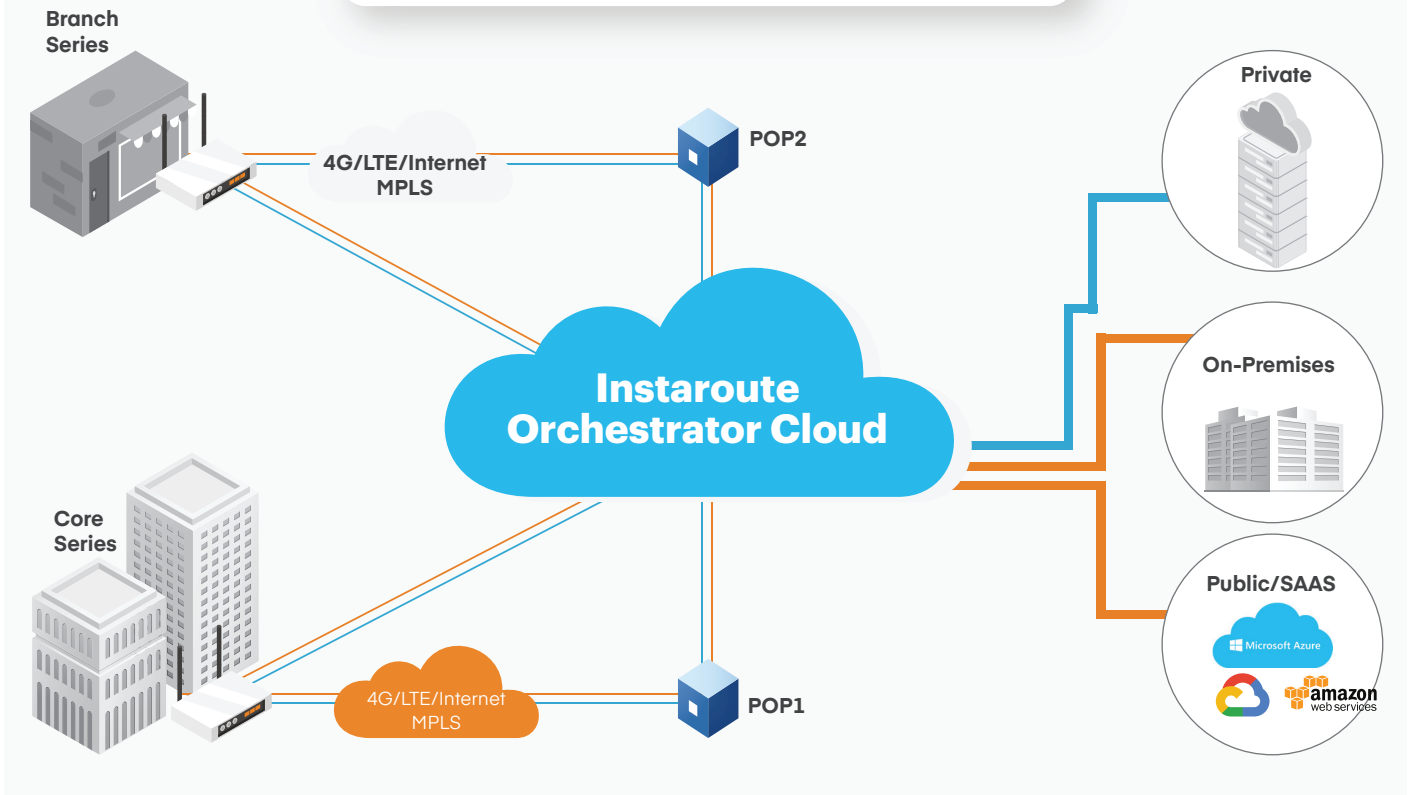

Instaroute Deployment Architecture

400+
Enterprise
Customers

10000+
India
Deployments

100%
Availability in
Rural India