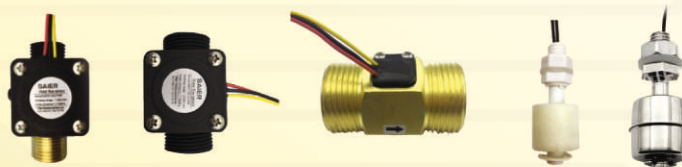

IOT DEVICES AND MODULES

pusr.com

IOT Devices

- Serial to Ethernet • DIN Rail • Routers • Gateways
- Modems • Industrial Switches

IOT Modules

- KPORT • Ethernet • GSM • Wi-Fi • 4G/LTE • LORA

INDUCTORS, BEADS AND CHOKE

kingcore.com

- Inductors • Beads • Chokes
- EMI Chip Suppressor • EMI/RFI Absorber
- Flat Cable Core • Clamp/Solid For Round Cable

FLOW SENSORS

saiersensor.com

SAIER®

- Water Flow Sensor
- Float Level Switch