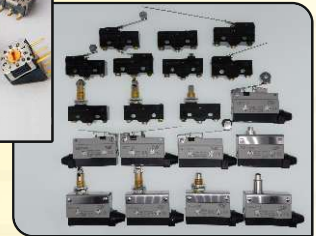

IOT DEVICES AND MODULES

pusr.com

IOT Devices

- Serial to Ethernet • DIN Rail • Routers • Gateways
- Modems • Industrial Switches

IOT Modules

- KPORT • Ethernet • GSM • Wi-Fi • 4G/LTE • LORA

INDUCTORS, BEADS AND CHOKE

- Solenoid Valve
- solenoidvalve.cn

SWITCHES

DIP SWITCHES

wz-wd.com

- Coded Switch
- Dip Switch
- Rotary Switch
- Basic Limit Switch

 **wanda**

TACT

ES