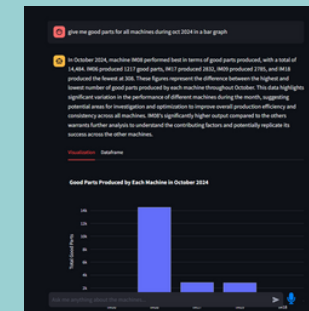

MEIPAARI AI BOT

The Meipaari AI Bot / Agents streamlines customer interactions and automates workflows with AI, NLP and machine learning for seamless enterprise integration.